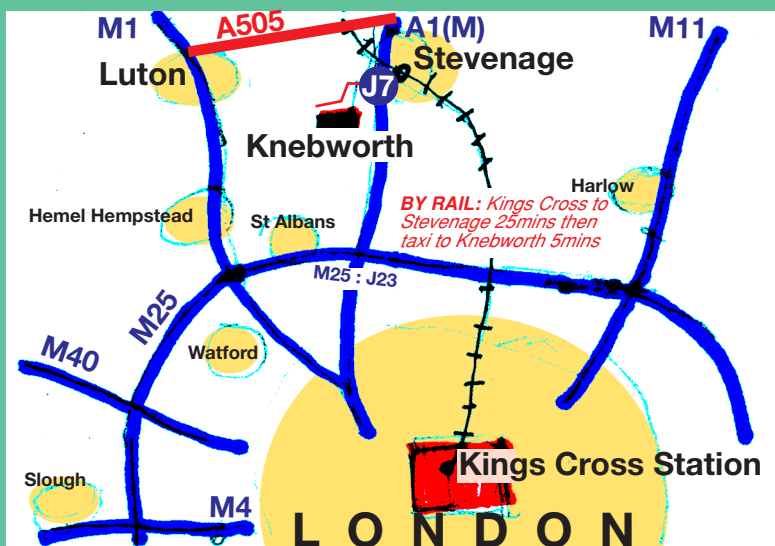

COX'S ARCHITECTURAL SALVAGE YARD
Tel: 01608 652505
10 Fosseyway Business Park, MORETON IN MARSH GL56 9NQ
Reclaimed beams, flooring, timber, doors, bathrooms, fire surrounds, fittings
Mob : 07976 652505
Proprietor : Peter Watson
Email : peter@coxssarchitectural.co.uk

CHANCELLORS CHURCH FURNISHINGS
Tel: 01932 252736
Rivernook Farm, Sunnyside, WALTON-ON-THAMES KT12 2ET
Architectural and church, antiques, fixtures, furniture and furnishings
Mob : 07973 139308
Proprietor : Steve Williams
Email : info@churchantiques.com

CRONIN'S RECLAMATION
Tel: 020 8614 4370
Preston Court farm, Lower Road, LITTLE BOOKHAM KT23 4EF, Surrey
Reclaimed and new flooring, flagstones, roofing, doors, fireplaces, radiators
Mob : 07785 288544
Proprietor : Damian Cronin
Email : croninsreclamation@supanet.com

CAST IRON RECLAMATION CO
Tel: 020 8977 5977
Preston Court Farm, Lower Road, LITTLE BOOKHAM KT23 4EF, Surrey
Antique column radiators, hospital and panel radiators, restored and tested
Proprietor : John Bodrell
Email : enquiries@perfect-irony.com

The list above shows confirmed exhibitors current at 24 May 2005.
There will be more exhibitors at the fair.
The latest exhibitor list is posted on www.salvo-fair.com

WEBCAST ~ During the fair there will be a webcast on www.salvo-fair.com with photos of stands and stock